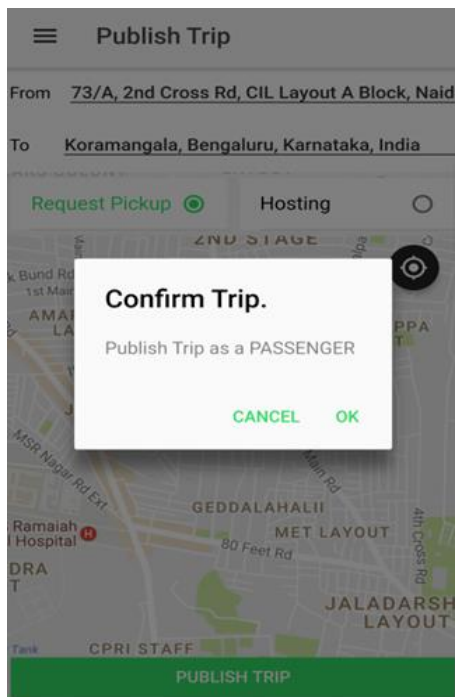

FLOWS

1. Finding ride on LOLO share

Enter your destination

Confirm trip as passenger

Join the host and start your ride

2. Offer ride on LOLO share

Download App from Play store / App store, Sign up Set Profile & Preferences

Check options choose your route Select option and 'Done'

Complete share ride