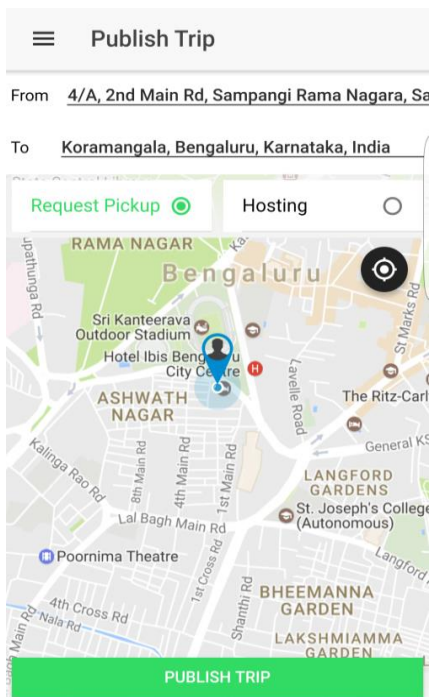

FLOWS

1. Finding ride on LOLO share

Enter your destination

Confirm trip as passenger

Join the host and start your ride

2. Offer ride on LOLO share

Download App from Play store / App store, Sign up Set Profile & Preferences

Check options choose your route Select option and 'Done'

Complete share ride