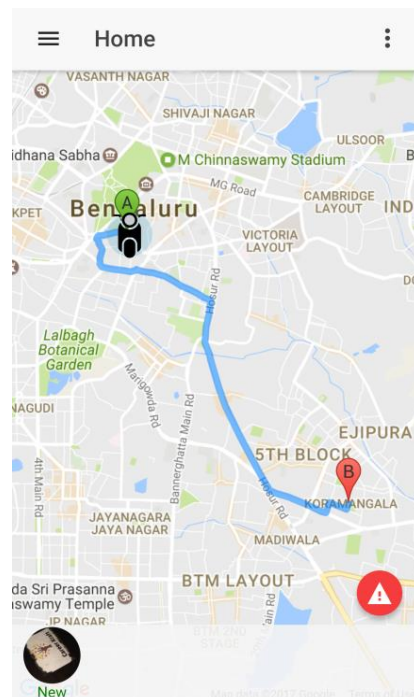

FLOWS

1. Finding ride on LOLO share

Enter your destination

Confirm trip as passenger

Join the host and start your ride

2. Offer ride on LOLO share

Download App from Play store / App store, Sign up Set Profile & Preferences

Check options choose your route Select option and 'Done'

Complete share ride