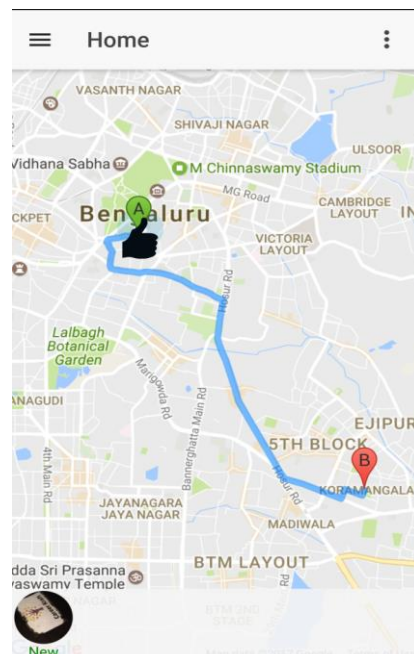

FLOWS

1. Finding ride on LOLO share

Enter your destination

Confirm trip as passenger

Join the host and start your ride

2. Offer ride on LOLO share

Download App from Play store / App store, Sign up Set Profile & Preferences

Check options choose your route Select option and 'Done'

Complete share ride