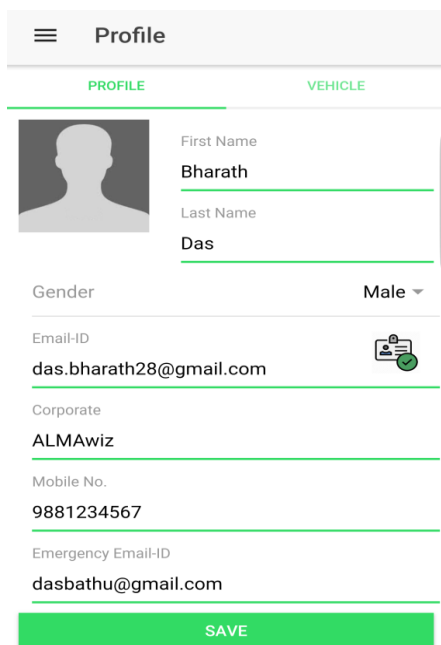

FLOWS

1. Finding ride on LOLO share

Enter your destination

Confirm trip as passenger

Join the host and start your ride

2. Offer ride on LOLO share

Download App from Play store / App store, Sign up Set Profile & Preferences

Check options choose your route Select option and 'Done'

Complete share ride