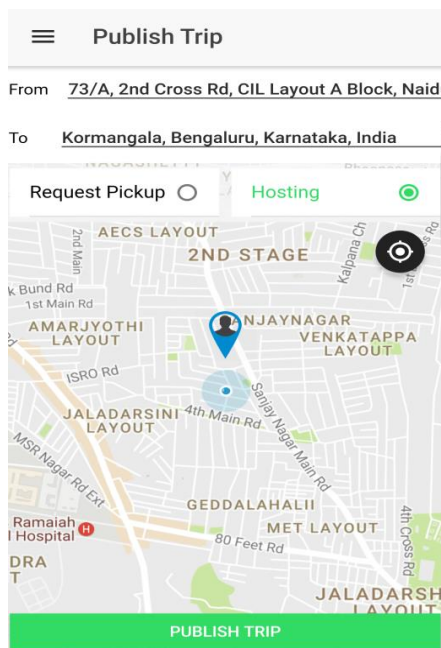

FLOWS

1. Finding ride on LOLO share

Enter your destination

Confirm trip as passenger

Join the host and start your ride

2. Offer ride on LOLO share

Download App from Play store / App store, Sign up Set Profile & Preferences

Check options choose your route Select option and 'Done'

Complete share ride